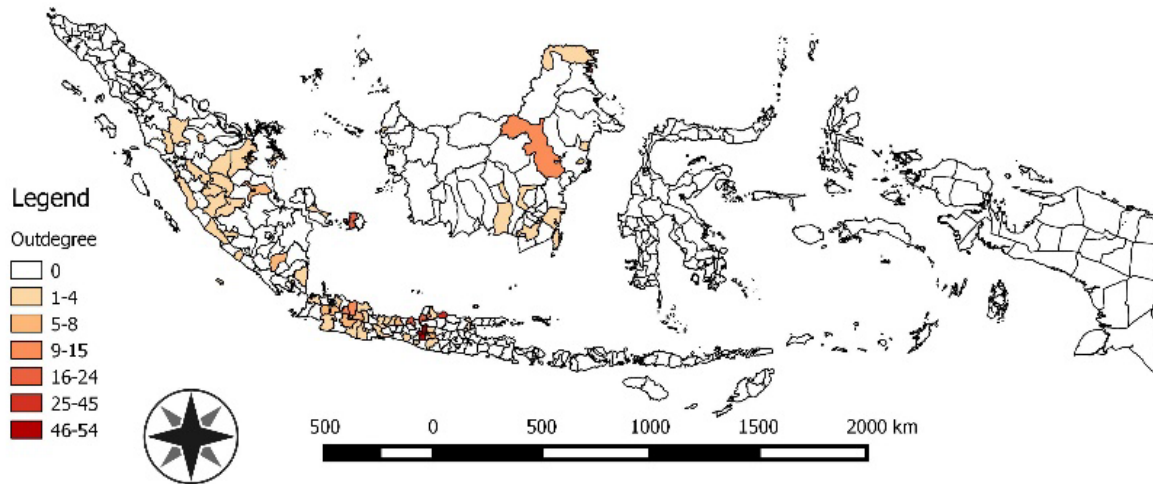

District	Ingoing Contact Chain	Outgoing Contact Chain
Salatiga	7	0
Sarolangun	5	0
Semarang	6	77
Serang	8	0
Sijunjung	7	0
Sleman	12	0
Sragen	0	1
Subang	9	0
Sukabumi	11	0
Sukoharjo	7	0
Sumedang	7	0
Surabaya	3	0
Surakarta	8	0
Tangerang	12	0
TangerangSelatan	8	0
Tanggamus	6	0
Tasikmalaya	5	83
Tegal	9	0
Temanggung	7	0
Tuban	7	0
TulangBawang	0	1
TulangBawangBarat	9	0
Tulungagung	1	0
WayKanan	0	13
Wonogiri	1	7
Wonosobo	8	0
Yogyakarta	7	0

APPENDIX F

Choropleth map showed out-degree (above) and in-degree (below) of poultry network.