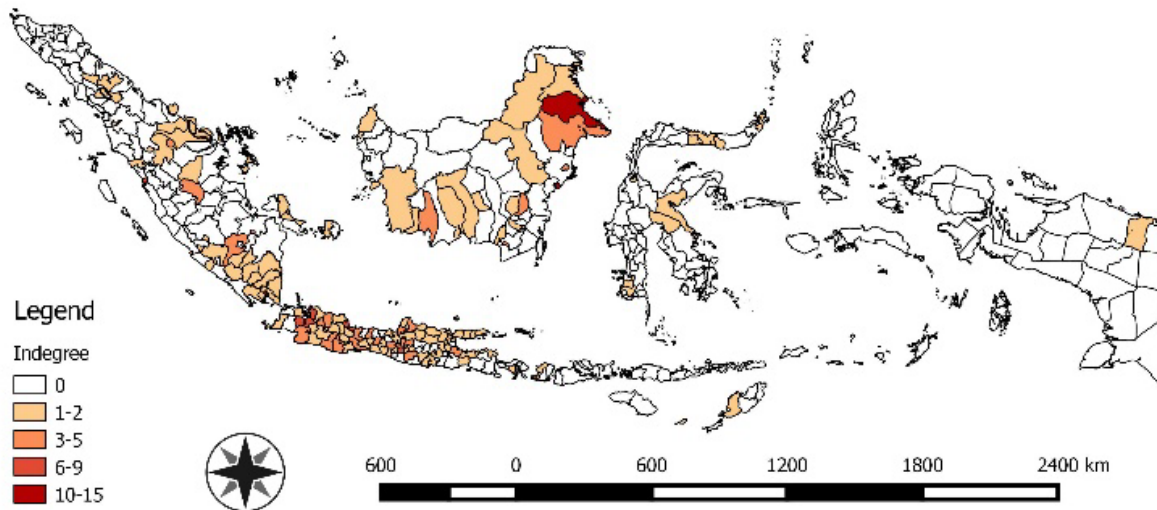

District	Ingoing Contact Chain	Outgoing Contact Chain
Salatiga	7	0
Sarolangun	5	0
Semarang	6	77
Serang	8	0
Sijunjung	7	0
Sleman	12	0
Sragen	0	1
Subang	9	0
Sukabumi	11	0
Sukoharjo	7	0
Sumedang	7	0
Surabaya	3	0
Surakarta	8	0
Tangerang	12	0
TangerangSelatan	8	0
Tanggamus	6	0
Tasikmalaya	5	83
Tegal	9	0
Temanggung	7	0
Tuban	7	0
TulangBawang	0	1
TulangBawangBarat	9	0
Tulungagung	1	0
WayKanan	0	13
Wonogiri	1	7
Wonosobo	8	0
Yogyakarta	7	0

APPENDIX F

Choropleth map showed out-degree (above) and in-degree (below) of poultry network.